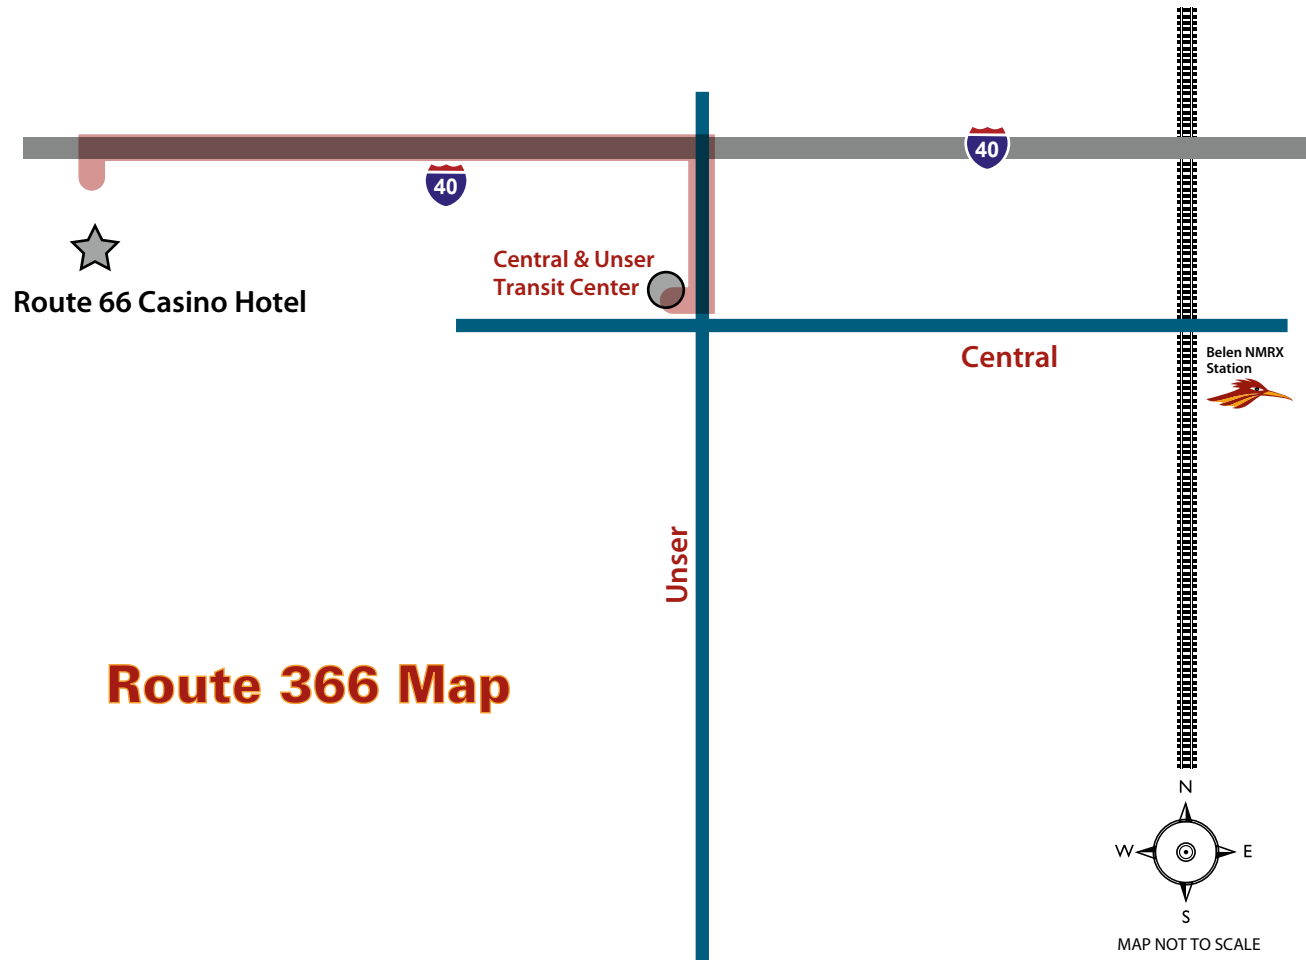

ROUTE 366

Westbound

Central / Unser	Rt. 66 Casino
7:00 a.m.	7:20 a.m.
8:00 a.m.	8:20 a.m.
1:00 p.m.	1:20 p.m.
2:00 p.m.	2:20 p.m.
4:00 p.m.	4:20 p.m.
5:00 p.m.	5:20 p.m.

ROUTE 366

Eastbound

Rt. 66 Casino	Central / Unser
7:30 a.m.	7:50 a.m.
8:30 a.m.	8:50 a.m.
1:30 p.m.	1:50 p.m.
2:30 p.m.	2:50 p.m.
4:30 p.m.	4:50 p.m.
5:30 p.m.	5:50 p.m.

Route 366

Albuquerque - Route 66 Casino Hotel

Weekday Schedule

Route 66 Casino Shuttle

effective 08-29-2011

Route 366 Map

Rio Metro Bus Fares

Full Fare One Way	Reduced Fare One Way	Full Fare Monthly Pass	Reduced Fare Monthly Pass
\$1 per zone	\$.50 per zone	\$30	\$15

Please note: Route 366 consists of only one zone

Children ages 9 and under ride free

Reduced fares are available to:

- Youth ages 10-17
- Students with a valid student ID
- Seniors age 62+
- People with disabilities who show:
 - A Medicare card
 - An NM Motor Vehicle Department notification
 - A letter from doctor indicating the disability (with exp. date)
 - An ABQ RIDE Honored Citizen Card
 - A Santa Fe Ride Card or Santa Fe Trails Half Fare Card
 - A disabled veteran ID card